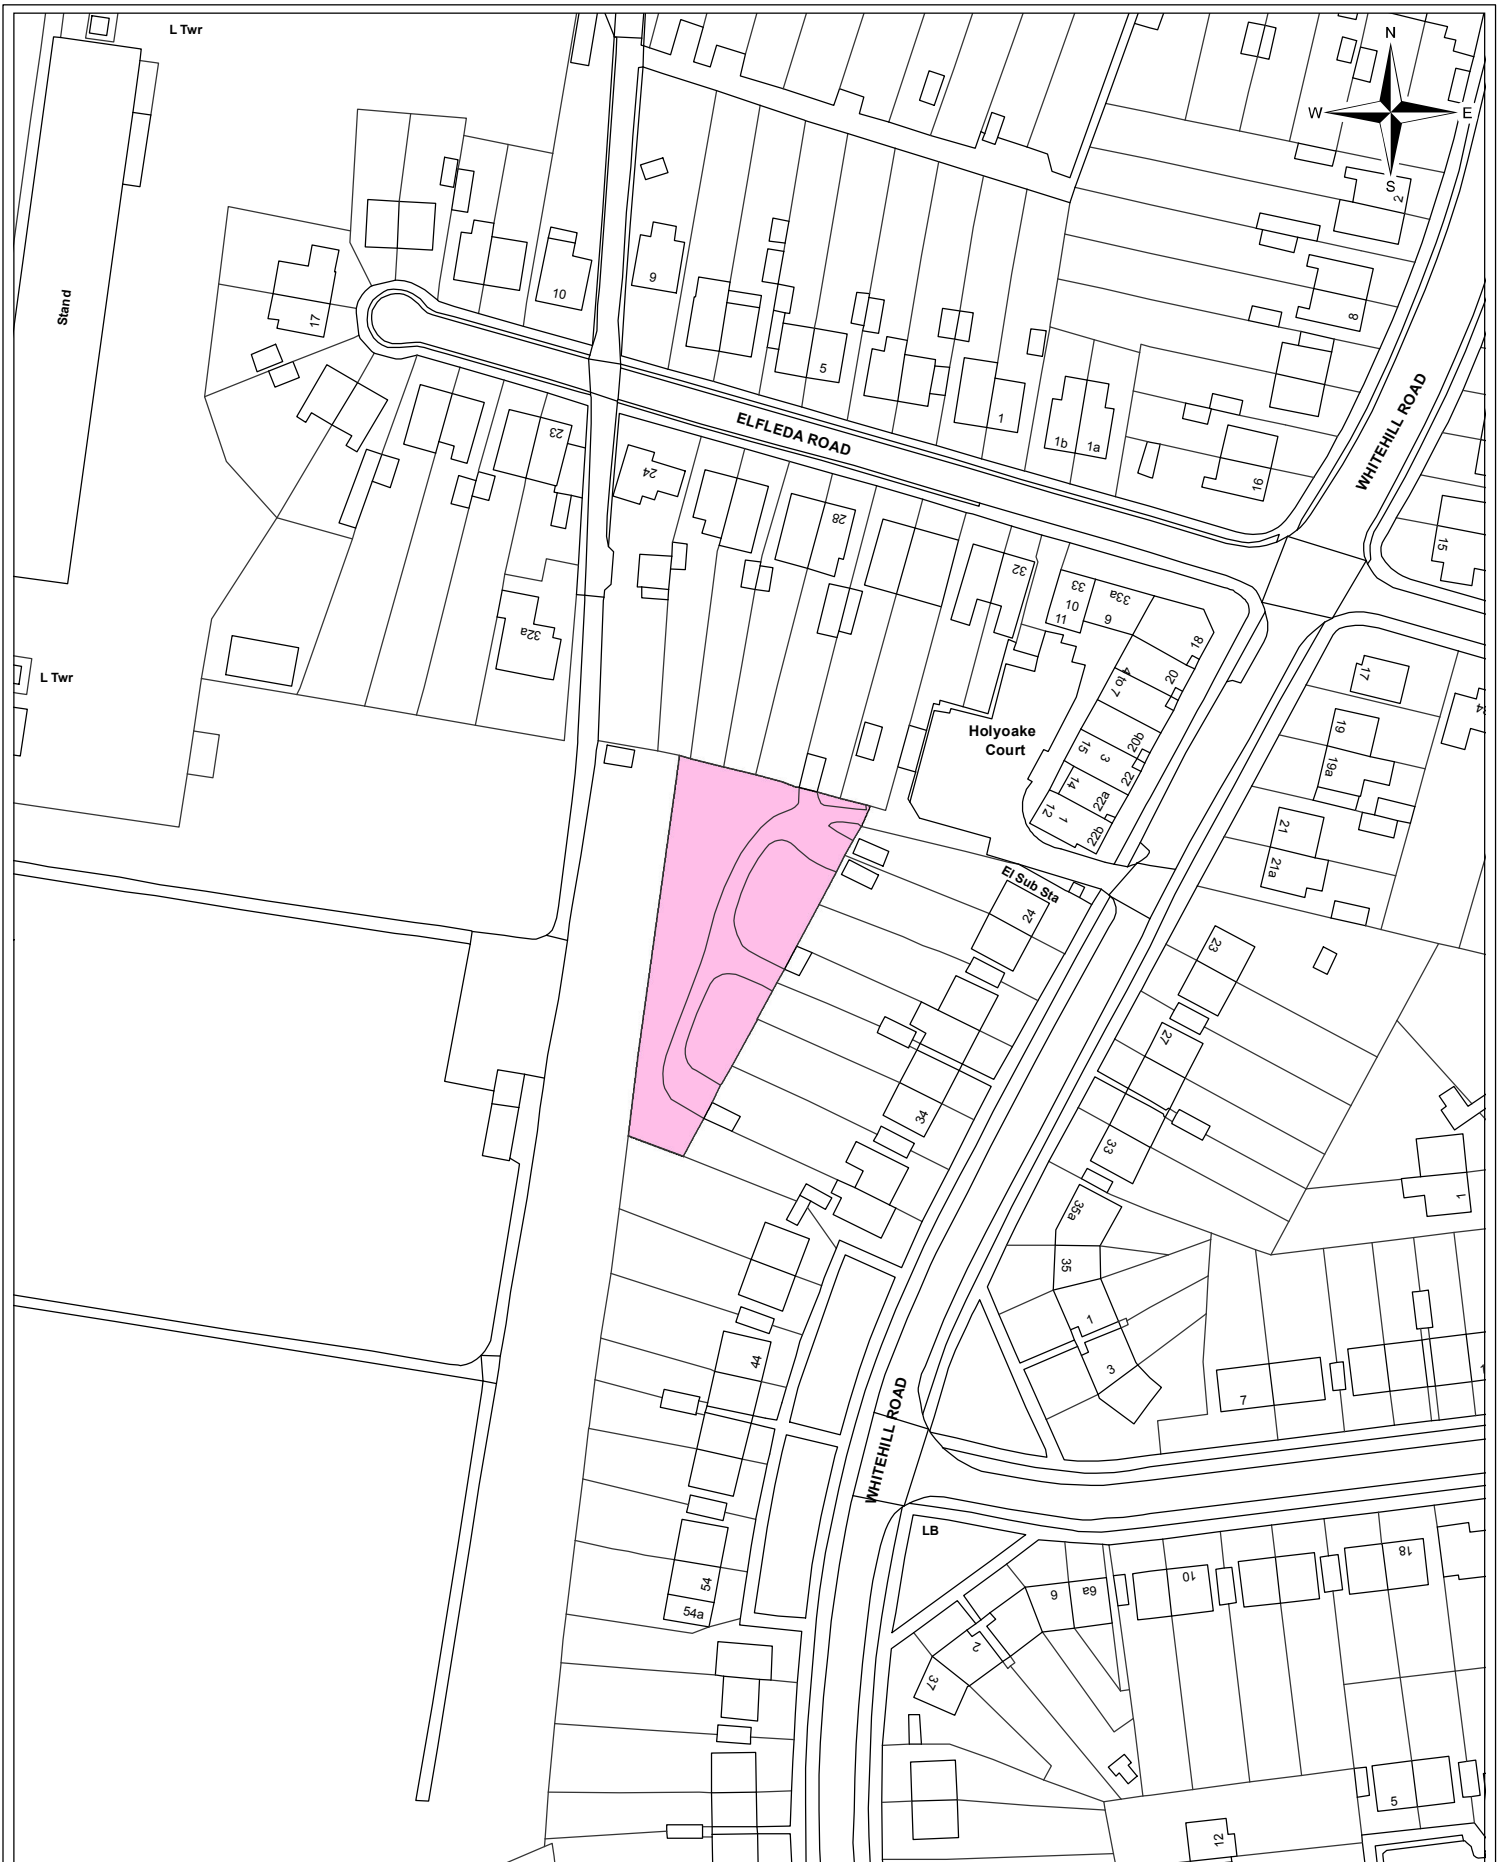

APPENDIX A

Information Systems Team

Land at the rear 24 - 38 Whitehill Road

© Crown copyright and database right 2013. Ordnance Survey Licence number 100019730.

Date:	05/03/13
Produced by:	Steve Udall
Section/Department:	Informations Systems Team
Scale:	1:1,250 @ A4